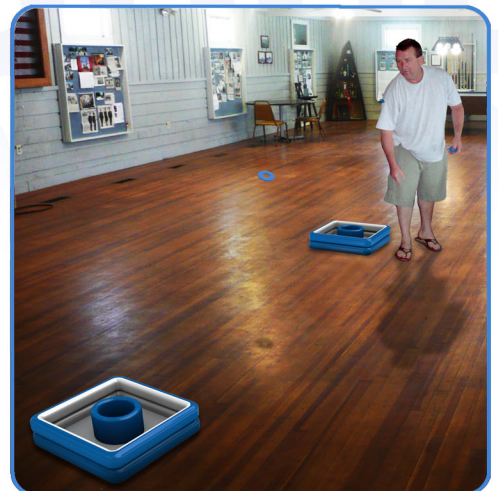

INFLATABLE WASHERS™

Play on Land

Play in the Water

Play Indoors

Set includes:

- Fun!
- Easy to inflate and play!
- Convenient to take with you...completely collapses so it is small and easy to carry/store.
- Fits nicely in backpack, tote bag, RV's, vehicles, closets, garage, etc.
- Washers are made of a soft EVA/floatable material which makes it safe to play on water, land or indoors!