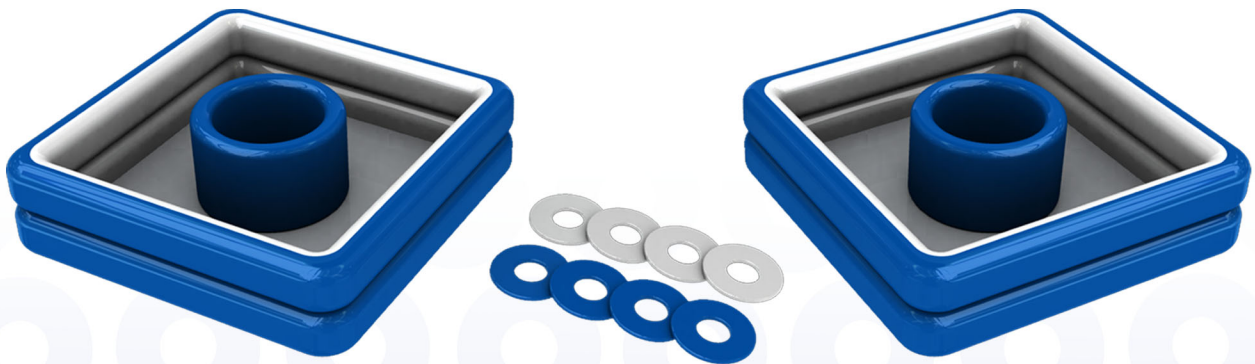

INFLATABLE WASHERS™

Play on Land

Play in the Water

Play Indoors

Set includes:

- Fun!
- Easy to inflate and play!
- Convenient to take with you...completely collapses so it is small and easy to carry/store.
- Fits nicely in backpack, tote bag, RV's, vehicles, closets, garage, etc.
- Washers are made of a soft EVA/floatable material which makes it safe to play on water, land or indoors!